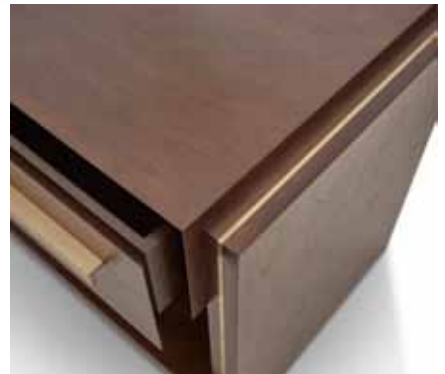

KIMBERLYDENMAN

KD 35

HYPNOS
NIGHT STAND/SIDE TABLE

29" W. 25" D. 28" H.
CUSTOM SIZES AVAILABLE

- STANDARD OAK WAXED FINISHES
- STANDARD WALNUT WAXED FINISHES

METAL FINISHES

- BRUSHED BRASS