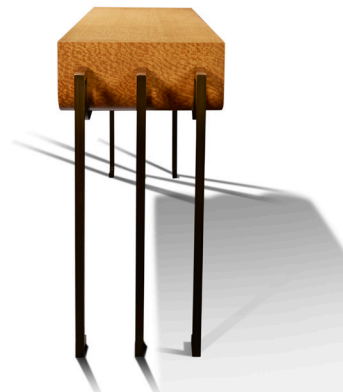

KIMBERLYDENMAN

KD 41

STANDARD OAK WAXED FINISHES
STANDARD WALNUT WAXED FINISHES
STANDARD LACQUER FINISHES
PREMIUM FINISHES
CUSTOM COLORS

STANDARD METAL FINISHES
OIL RUBBED BRONZE
ANTIQUED BRASS
BRUSHED BRASS UNLACQUERED

TAURUS
CONSOLE TABLE

STANDARD DIMENSIONS
33.5 H. 18 D. 68.5 W.

CUSTOM SIZES AVAILABLE