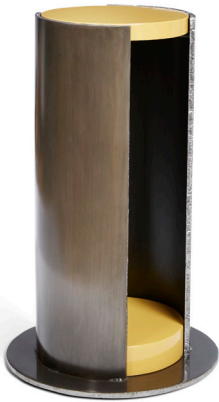

KIMBERLYDENMAN

KD 54

RACHIS
CIGARETTE TABLE

STANDARD OAK WAXED FINISHES
STANDARD WALNUT WAXED FINISHES
STANDARD LACQUER FINISHES
CUSTOM COLORS
PREMIUM FINISHES
CAST GLASS

STANDARD DIMENSIONS
14 DIA. 22 H.

METAL FINISHES
TWILIGHT STEEL

SHOWN IN TWILIGHT STEEL AND CUSTOM COLOR

WWW.KIMBERLYDENMAN.COM
INQUIRY@KIMBERLYDENMAN.COM / 323.336.5750